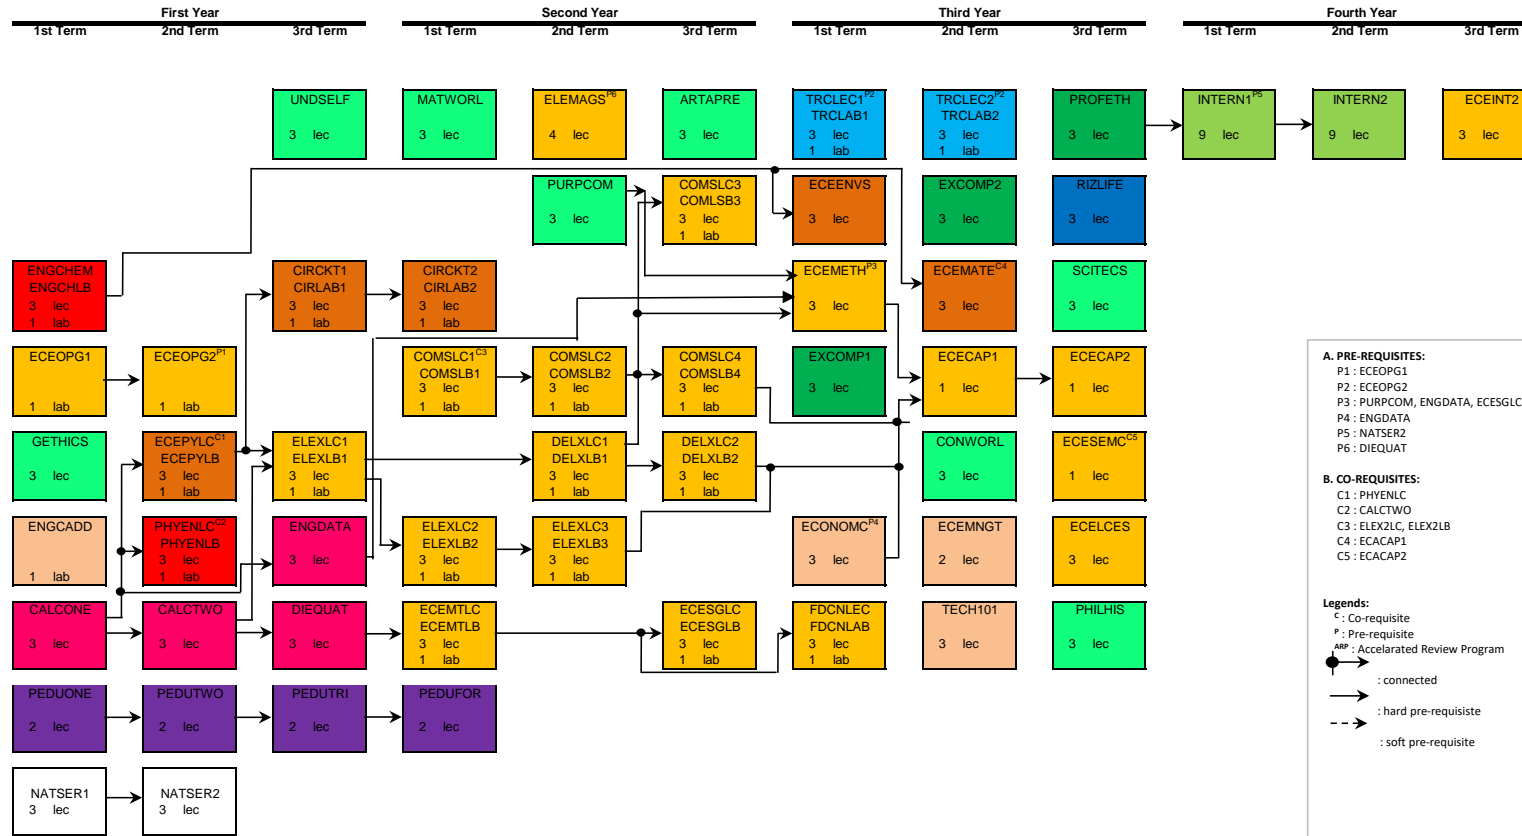

**ASIA PACIFIC COLLEGE**

Bachelor of Science in Electronics Engineering (BS ECE)  
Curriculum Flowchart 2024 : 1-2024-ECE-A (for ECE241)

Telecommunications Engineering/Instrumentation and Control/Artificial Intelligence Track  
Release Date : August, 2024 (ver. A) Revision Date : n/a

Student Number:  -   
Last name:  First Name:  M.I.:   
Student Name:

**A. PRE-REQUISITES:**  
P1 : ECEOPG1  
P2 : ECEOPG2  
P3 : PURPCOM, ENGDATA, ECESGLC  
P4 : ENGDATA  
P5 : NATSER2  
P6 : DIEQUAT

**B. CO-REQUISITES:**  
C1 : PHYENLC  
C2 : CALTWO  
C3 : ELEX2LC, ELEX2LB  
C4 : ECACAP1  
C5 : ECACAP2

**Legends:**  
C : Co-requisite  
P : Pre-requisite  
ARP : Accelerated Review Program  
→ : connected  
→ (dashed) : hard pre-requisite  
→ (dotted) : soft pre-requisite

**SUMMARY OF UNITS:**

**I. Technical Courses**

**II. Non-Technical Courses**

Pink	A General Education :	24 Units
Light Blue	B GE Electives:	9 Units
Light Green	C Languages:	0 Units
Light Purple	D Life and Works of Rizal:	3 Units
Light Yellow	E Physical Education:	8 Units
Light Orange	F NSTP:	6 Units