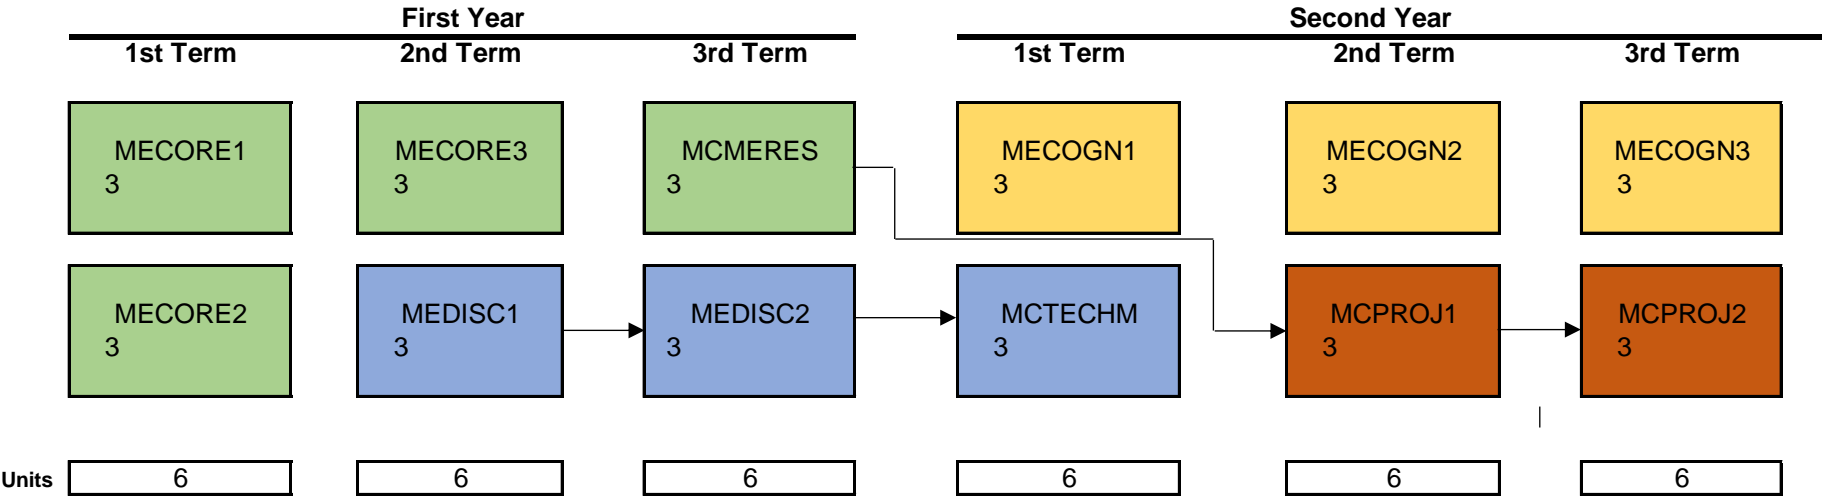

# Master of Engineering major in Computer Engineering

**Course Description**

Program Core Courses
Discipline Core Courses
Cognate Courses
Industry Paper Courses

**Required Units**

12
9
9
6
<b>36</b>