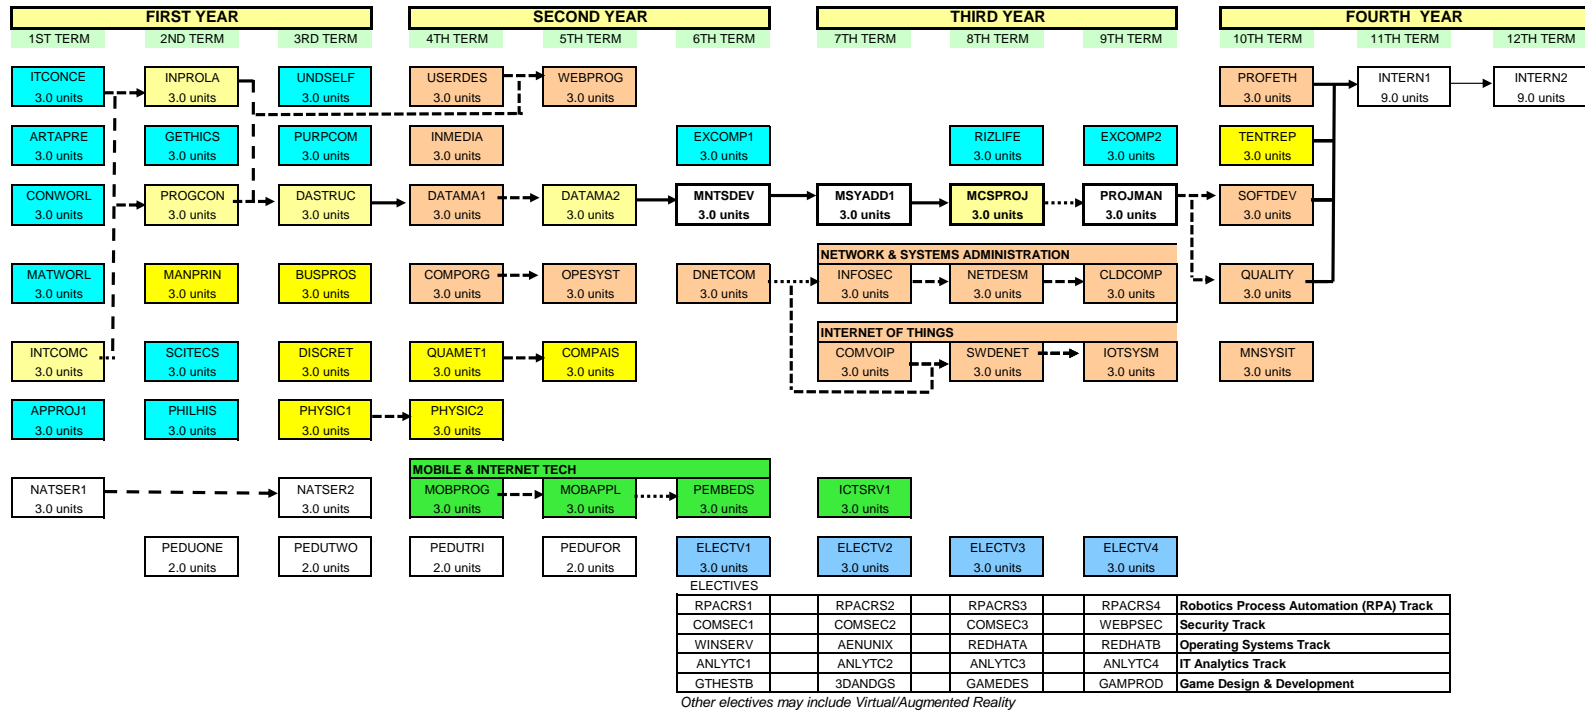

BACHELOR OF SCIENCE IN INFORMATION TECHNOLOGY

BSIT - MI

With Specialization in MOBILE AND INTERNET TECHNOLOGIES

2022-2023

197
UNITS

21

20

23

9

Note * courses in heavily outlined boxes are under Project-Based Learning (PBL)

BACHELOR OF SCIENCE IN INFORMATION TECHNOLOGY

BSIT-MI

With Specialization in MOBILE & INTERNET TECHNOLOGIES

2022-2023

GENERAL EDUCATION		
ARTAPRE	ART APPRECIATION	3 units
GETHICS	ETHICS	3 units
PURPCOM	PURPOSIVE COMMUNICATION	3 units
CONWORL	THE CONTEMPORARY WORLD	3 units
MATWORL	MATHEMATICS IN THE MODERN WORLD	3 units
PHILHIS	READINGS IN PHILIPPINE HISTORY	3 units
SCITECS	SCIENCE, TECHNOLOGY & SOCIETY	3 units
UNDESELF	UNDERSTANDING THE SELF	3 units
RIZLIFE	THE LIFE AND WORKS OF RIZAL	3 units
		27 units

ELECTIVES: IT BUSINESS ANALYTICS TRACK		
ANLYTC1	FUNDAMENTALS OF BUSINESS ANALYTICS	3 units
ANLYTC2	FUNDAMENTALS OF ENTERPRISE DATA MANAGEMENT	3 units
ANLYTC3	FUNDAMENTALS OF ANALYTICS MODELING	3 units
ANLYTC4	ANALYTICS TECHNIQUES, TOOLS & APPLICATION	3 units