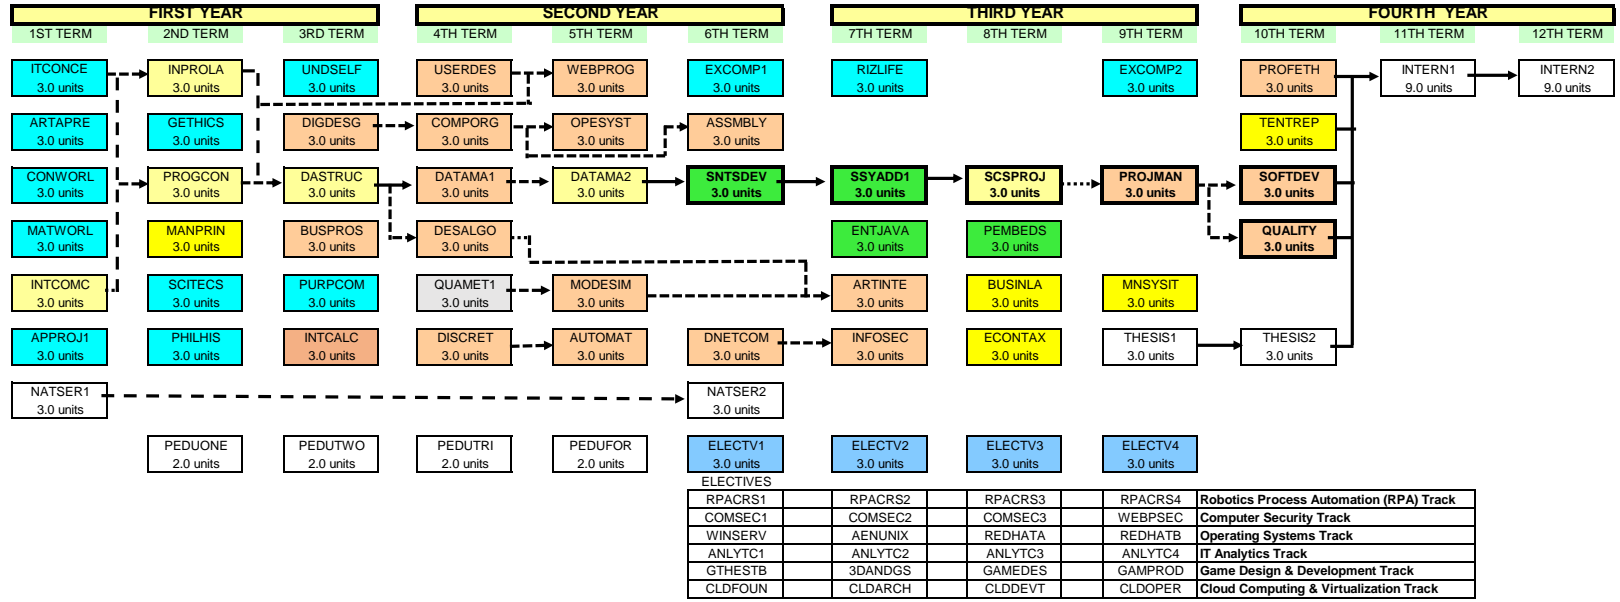

# BACHELOR OF SCIENCE IN COMPUTER SCIENCE BSCS-SS With Specialization in SOFTWARE SYSTEMS

2022-2023

197  
UNITS

21

20

20

20

17

18

18

15

15

15

9

9

Note \*  courses in heavily outlined boxes are under Project-Based Learning (PBL)

ELECTIVES: IT BUSINESS ANALYTICS TRACK		
ANLYTC1	FUNDAMENTALS OF BUSINESS ANALYTICS	3 units
ANLYTC2	FUNDAMENTALS OF ENTERPRISE DATA MANAGEMENT	3 units
ANLYTC3	FUNDAMENTALS OF ANALYTICS MODELING	3 units
ANLYTC4	ANALYTICS TECHNIQUES, TOOLS & APPLICATION	3 units