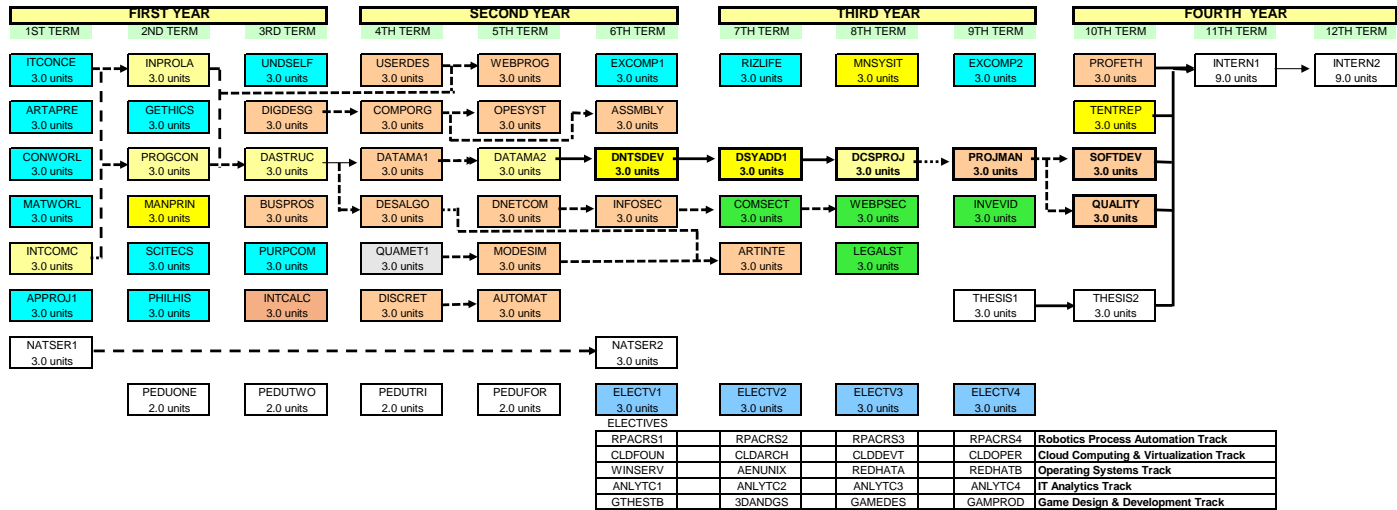

BACHELOR OF SCIENCE IN COMPUTER SCIENCE BSCS-SF With Specialization in CYBER SECURITY & FORENSICS

2022-2023

197
UNITS

21

20

20

20

20

18

15

15

15

15

9

9

Note: courses in heavily outlined boxes are under Project-Based Learning (PBL)

AUGMENTED COURSES		
MANPRIN	MANAGEMENT PRINCIPLES	3 units
MNSYSIT	MANAGEMENT INFORMATION SYSTEMS & IT TRENDS	3 units
DNTSDEV	INTRODUCTION TO SYSTEMS AND DESIGN	3 units
DSYADD1	SYSTEMS ANALYSIS & DETAILED DESIGN	3 units
TENTREP	TECHNOPRENEURSHIP	3 units
		21 units

ELECTIVES: IT ANALYTICS TRACK		
ANLYTC1	FUNDAMENTALS OF BUSINESS ANALYTICS	3 units
ANLYTC2	FUNDAMENTALS OF ENTERPRISE DATA MANAGEMENT	3 units
ANLYTC3	FUNDAMENTALS OF ANALYTICS MODELING	3 units
ANLYTC4	ANALYTICS TECHNIQUES, TOOLS & APPLICATION	3 units