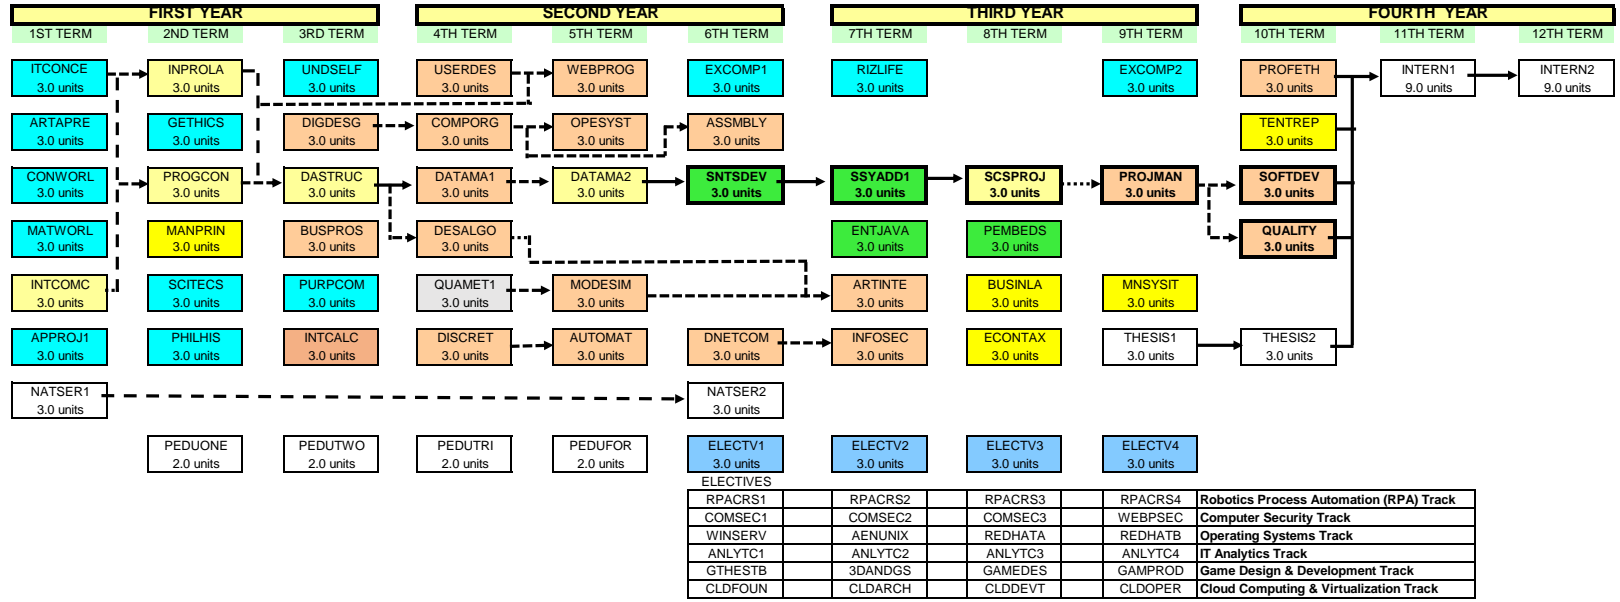

BACHELOR OF SCIENCE IN COMPUTER SCIENCE BSCS-SS With Specialization in SOFTWARE SYSTEMS

2021-2022

197
UNITS

21

20

20

20

17

18

18

15

15

15

9

9

Note * courses in heavily outlined boxes are under Project-Based Learning (PBL)

ELECTIVES: IT BUSINESS ANALYTICS TRACK		
ANLYTC1	FUNDAMENTALS OF BUSINESS ANALYTICS	3 units
ANLYTC2	FUNDAMENTALS OF ENTERPRISE DATA MANAGEMENT	3 units
ANLYTC3	FUNDAMENTALS OF ANALYTICS MODELING	3 units
ANLYTC4	ANALYTICS TECHNIQUES, TOOLS & APPLICATION	3 units