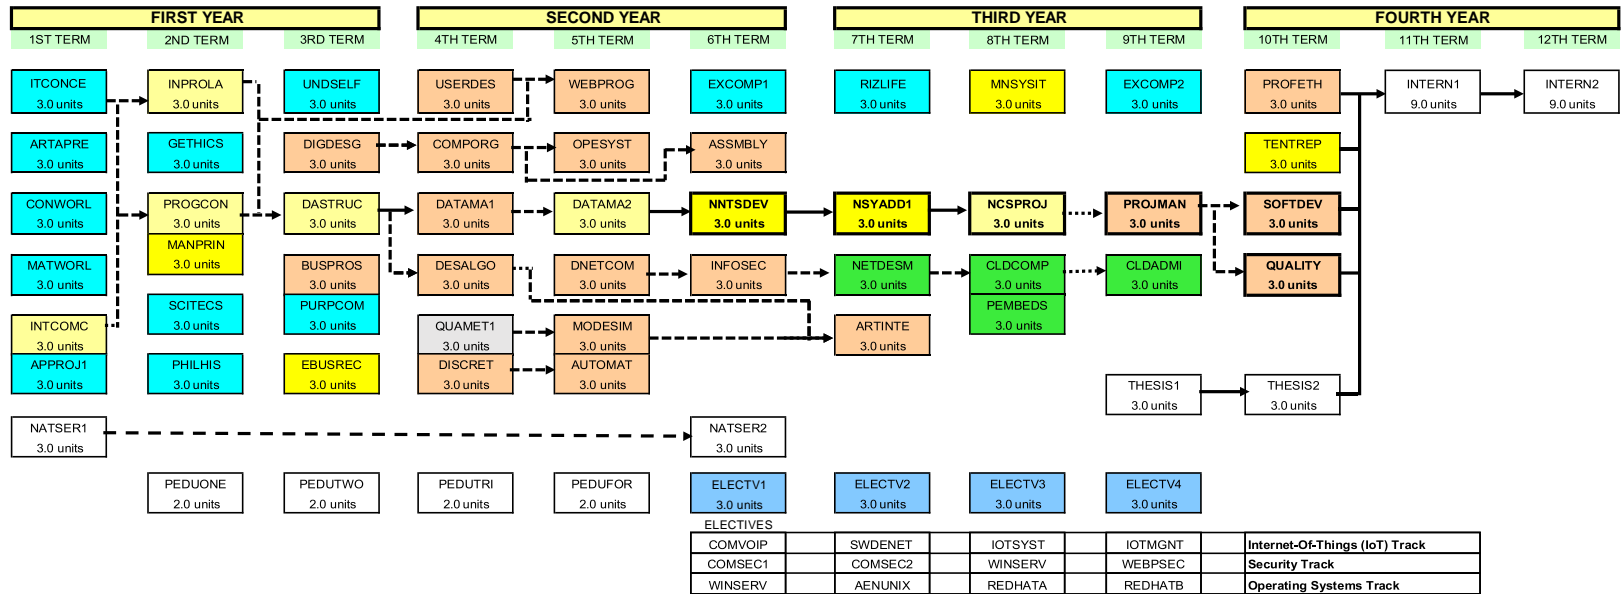

BACHELOR OF SCIENCE IN COMPUTER SCIENCE BSCS-NS With Specialization in NETWORK SYSTEMS

2019-2020

Other electives may include Cognitive Science, Data Science, Virtual/Augmented Reality and Robotics and Cyber-Physical Computing

197
UNITS

21

20

20

20

20

18

15

15

15

15

9

9

Note: courses in heavily outlined boxes are under Project-Based Learning (PBL)