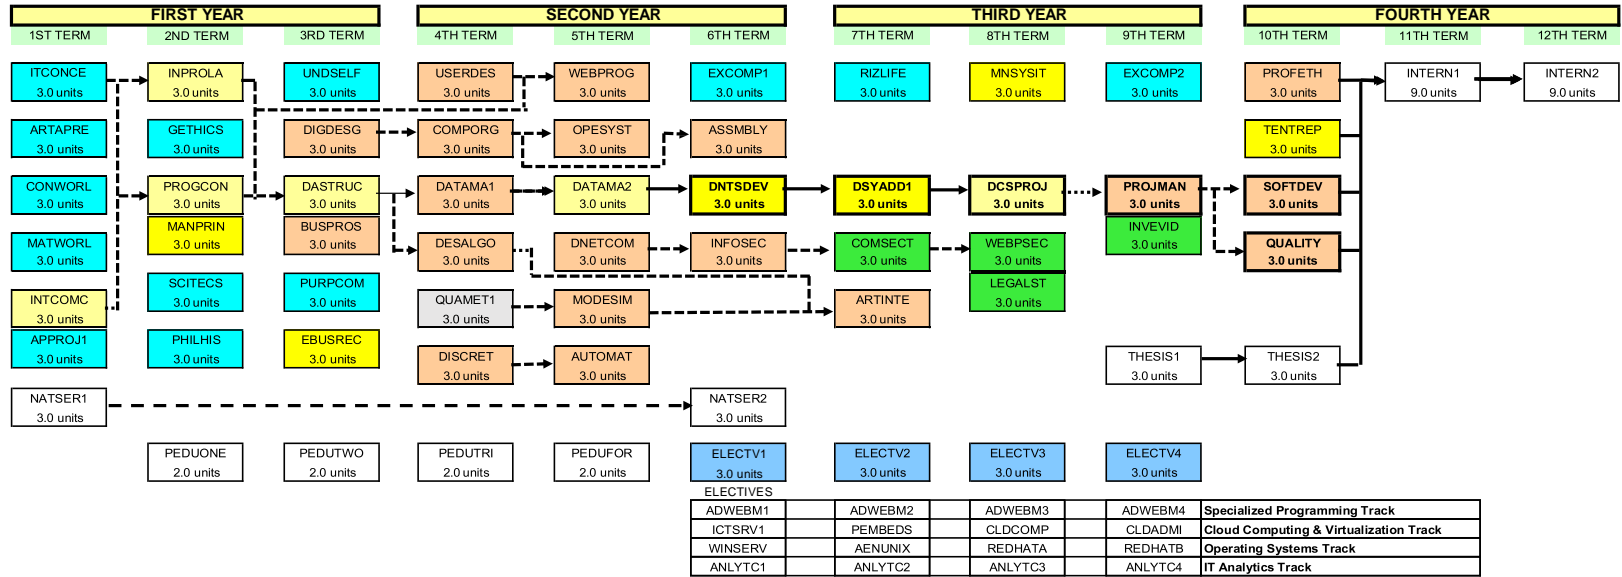

ELECTIVES: ROBOTIC PROCESS AUTOMATION TRACK		
RPACRS1	RPA PRIMER	3 units
RPACRS2	RPA ESSENTIALS	3 units
RPACRS3	RPA ADVANCE	3 units
RPACRS4	RPA SOLUTION	3 units

ELECTIVES: OPERATING SYSTEMS TRACK		
WINSERV	WINDOWS SERVER	3 units
AENUNIX	ADVANCED & ENTERPRISE UNIX	3 units
REDHATA	RED HAT TOPICS A	3 units
REDHATB	RED HAT TOPICS B	3 units

ELECTIVES: IT BUSINESS ANALYTICS TRACK		
ANLYTC1	FUNDAMENTALS OF BUSINESS ANALYTICS	3 units
ANLYTC2	FUNDAMENTALS OF ENTERPRISE DATA MANAGEMENT	3 units
ANLYTC3	FUNDAMENTALS OF ANALYTICS MODELING	3 units
ANLYTC4	ANALYTICS TECHNIQUES, TOOLS & APPLICATION	3 units

BACHELOR OF SCIENCE IN COMPUTER SCIENCE

BSCS-SF

With Specialization in CYBER SECURITY & FORENSICS

2019-2020

Other electives may include Cognitive Science, Data Science, Virtual/Augmented Reality and Robotics and Cyber-Physical Computing

197 UNITS

21 20 20 20 20 18 15 15 15 15 9 9

Note * courses in heavily outlined boxes are under Project-Based Learning (PBL)

BACHELOR OF SCIENCE IN COMPUTERSCIENCE

BSCS-SF

With Specialization Cyber Security & Forensics