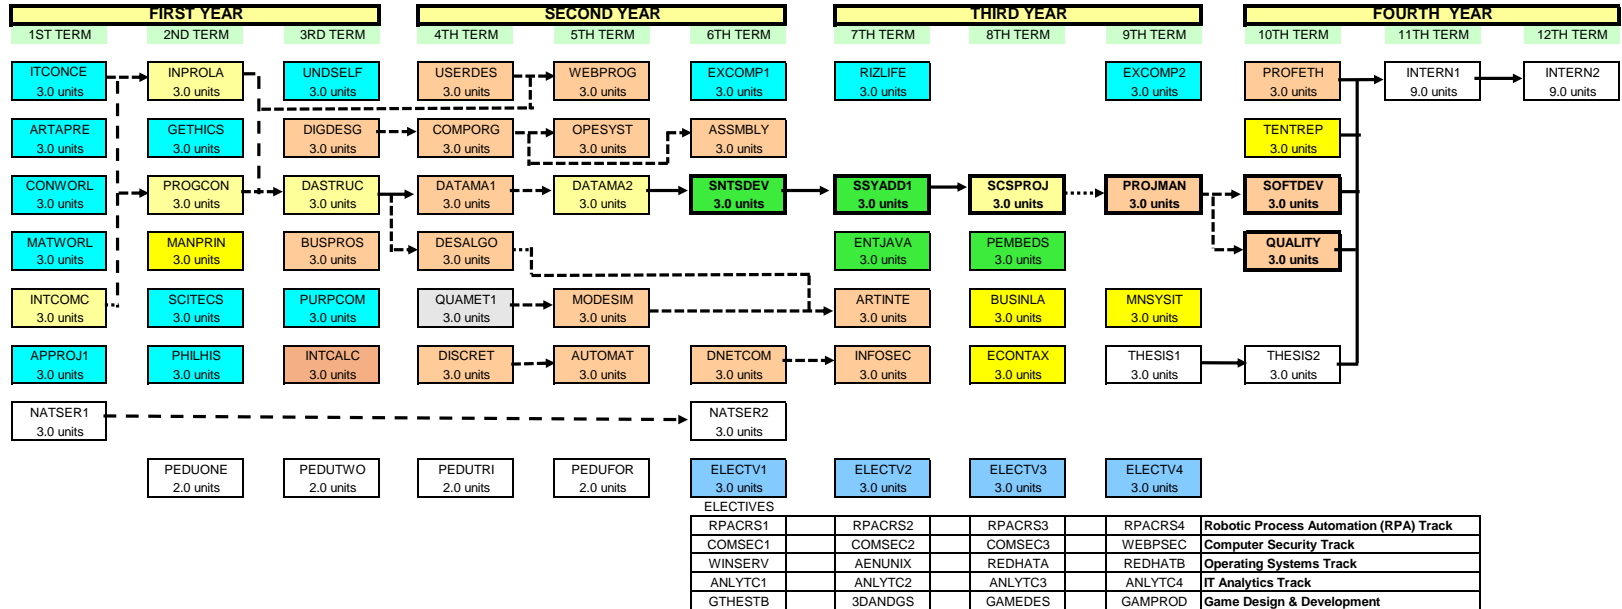

BACHELOR OF SCIENCE IN COMPUTER SCIENCE BSCS-SS With Specialization in SOFTWARE SYSTEMS

2019-2020

197
UNITS

21

20

20

20

17

18

18

15

15

15

9

9

Note * courses in heavily outlined boxes are under Project-Based Learning (PBL)

ELECTIVES: IT BUSINESS ANALYTICS TRACK		
ANLYTC1	FUNDAMENTALS OF BUSINESS ANALYTICS	3 units
ANLYTC2	FUNDAMENTALS OF ENTERPRISE DATA MANAGEMENT	3 units
ANLYTC3	FUNDAMENTALS OF ANALYTICS MODELING	3 units
ANLYTC4	ANALYTICS TECHNIQUES, TOOLS & APPLICATION	3 units

AUGMENTED COURSES		
MANPRIN	MANAGEMENT PRINCIPLES	3 units
EBUSREC	BUSINESS & RESEARCH WRITING	3 units
MNSYSIT	MANAGEMENT INFORMATION SYSTEMS & IT TRENDS	3 units
DNTSDEV	INTRODUCTION TO SYSTEMS AND DESIGN	3 units
DSYADD1	SYSTEMS ANALYSIS & DETAILED DESIGN	3 units
TENTREP	TECHNOPRENEURSHIP	3 units
24 units		