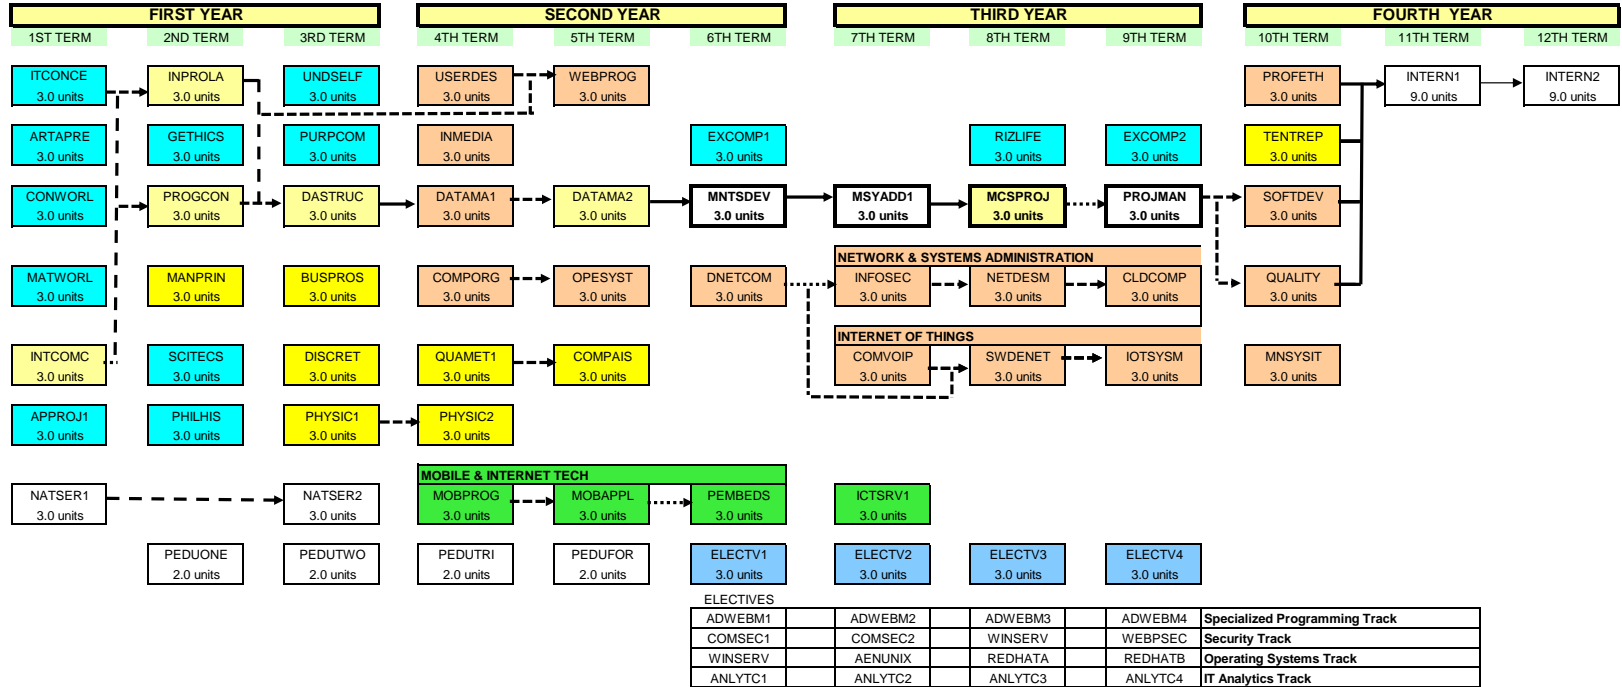

BACHELOR OF SCIENCE IN INFORMATION TECHNOLOGY

BSIT - MI

With Specialization in MOBILE AND INTERNET TECHNOLOGIES

2019-2020

Other electives may include Virtual/Augmented Reality

197 UNITS

21

20

9

9

Note: courses in heavily outlined boxes are under Project-Based Learning (PBL)

2019-2020

BACHELOR OF SCIENCE IN INFORMATION TECHNOLOGY BSIT-MI With Specialization in MOBILE & INTERNET TECHNOLOGIES

GENERAL EDUCATION		
ARTAPRE	ART APPRECIATION	3 units
GETHICS	ETHICS	3 units
PURPCOM	PURPOSIVE COMMUNICATION	3 units
CONWORL	THE CONTEMPORARY WORLD	3 units
MATWORL	MATHEMATICS IN THE MODERN WORLD	3 units
PHILHIS	READINGS IN PHILIPPINE HISTORY	3 units
SCITECS	SCIENCE, TECHNOLOGY & SOCIETY	3 units
UNDESELF	UNDERSTANDING THE SELF	3 units
RIZLIFE	THE LIFE AND WORKS OF RIZAL	3 units
		27 units