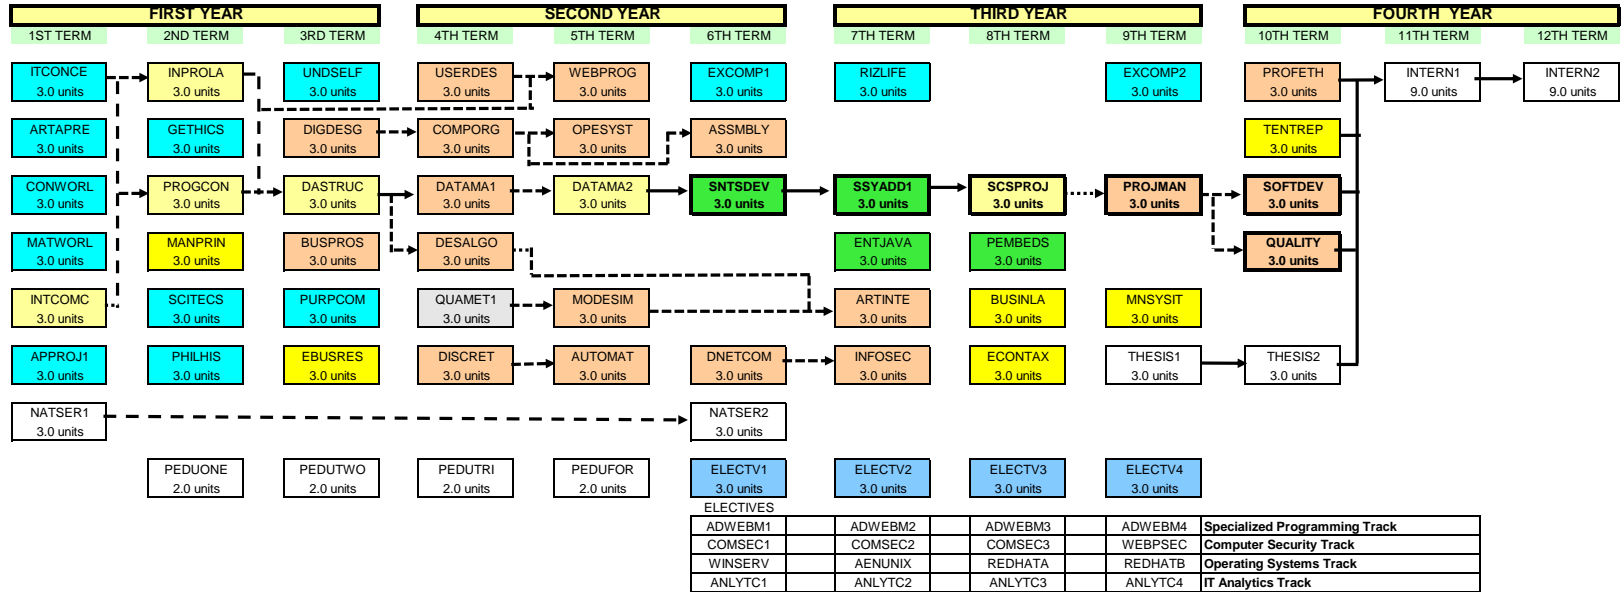

BACHELOR OF SCIENCE IN COMPUTER SCIENCE BSCS-SS With Specialization in SOFTWARE SYSTEMS

2019-2020

Other electives may include Cognitive Science, Data Science, Virtual/Augmented Reality and Robotics and Cyber-Physical Computing

197
UNITS

21

20

20

20

17

18

18

15

15

15

9

9

Note: courses in heavily outlined boxes are under Project-Based Learning (PBL)

BACHELOR OF SCIENCE IN COMPUTER SCIENCE

BSCS-SS