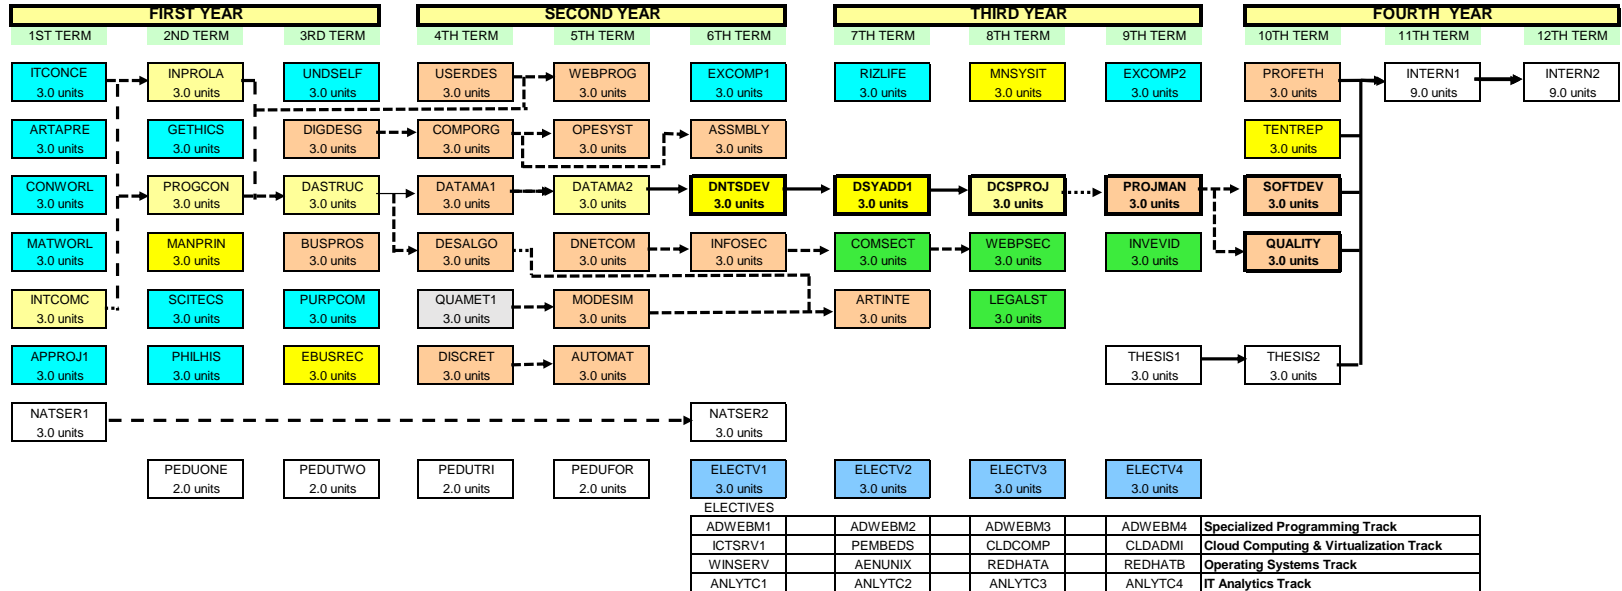

BACHELOR OF SCIENCE IN COMPUTER SCIENCE BSCS-SF With Specialization in CYBER SECURITY & FORENSICS

2019-2020

Other electives may include Cognitive Science, Data Science, Virtual/Augmented Reality and Robotics and Cyber-Physical Computing

197
UNITS

21

20

20

20

20

18

15

15

15

15

9

9

Note: courses in heavily outlined boxes are under Project-Based Learning (PBL)