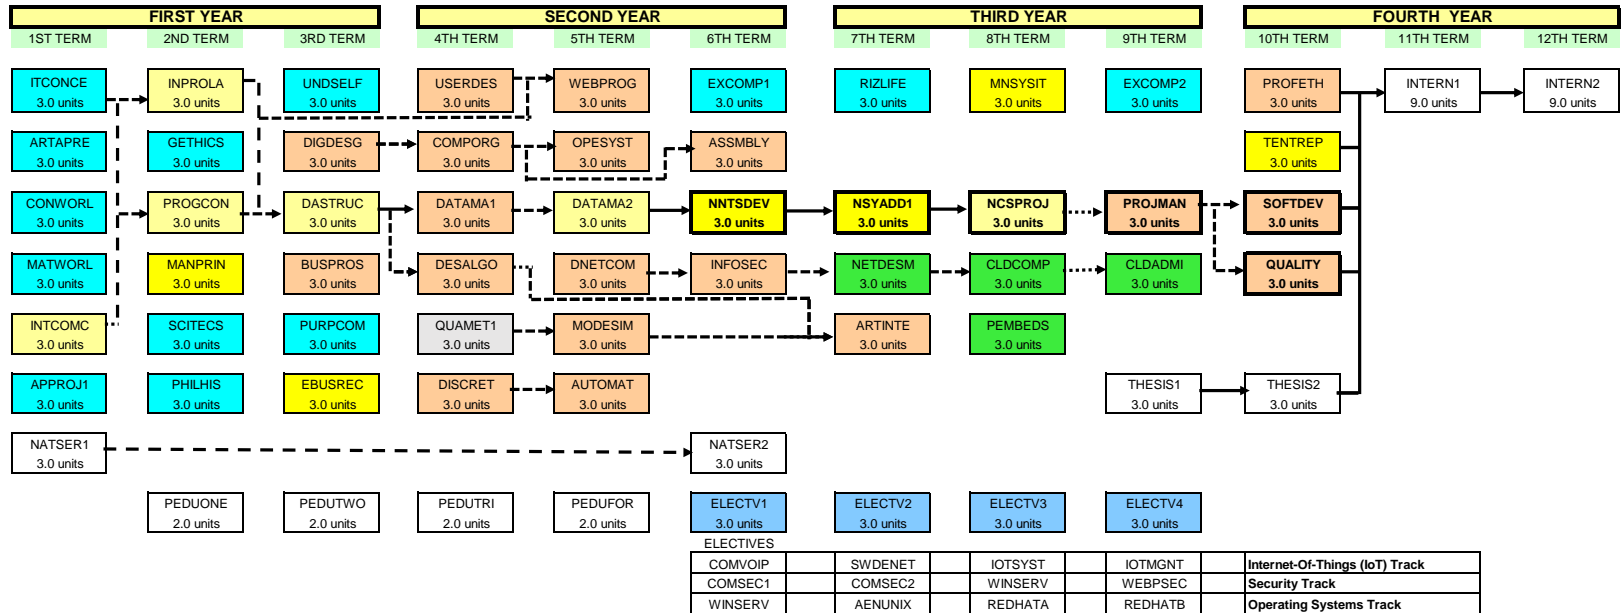

BACHELOR OF SCIENCE IN COMPUTER SCIENCE BSCS-NS With Specialization in NETWORK SYSTEMS

2019-2020

Other electives may include Cognitive Science, Data Science, Virtual/Augmented Reality and Robotics and Cyber-Physical Computing

197
UNITS

21

20

20

20

20

18

15

15

15

15

9

9

Note * courses in heavily outlined boxes are under Project-Based Learning (PBL)