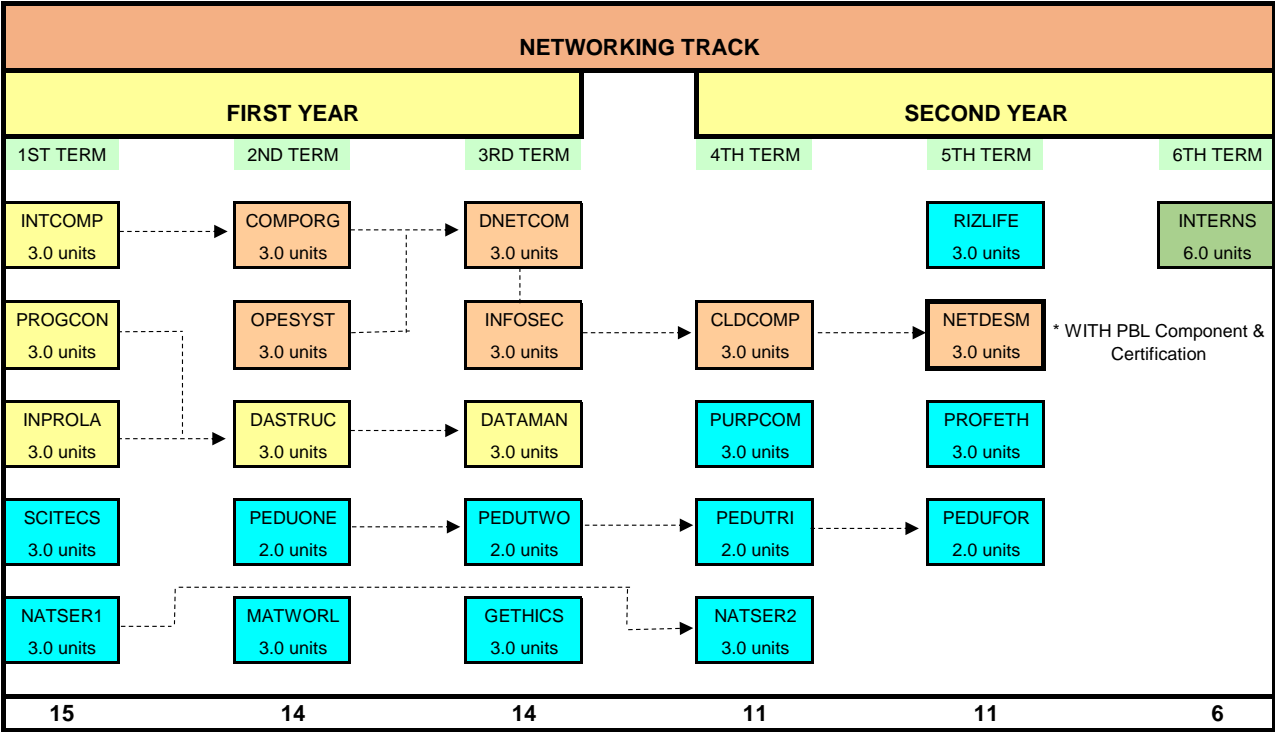

Associate in Computer Technology ACT

2018-2019

FIRST YEAR			SECOND YEAR		
1ST TERM	2ND TERM	3RD TERM	4TH TERM	5TH TERM	6TH TERM
INTCOMP 3.0 units	ELECTIVE 1 3.0 units	ELECTIVE 3 3.0 units		RIZLIFE 3.0 units	INTERNS 6.0 units
PROGCON 3.0 units	ELECTIVE 2 3.0 units	ELECTIVE 4 3.0 units	ELECTIVE 5 3.0 units	ELECTIVE6 3.0 units	* WITH PBL Component & Certification
INPROLA 3.0 units	DASTRUC 3.0 units	DATAMAN 3.0 units	PURPCOM 3.0 units	PROFETH 3.0 units	
GE4 3.0 units	PEDUONE 2.0 units	PEDUTWO 2.0 units	PEDUTRI 2.0 units	PEDUFOR 2.0 units	
NATSER1 3.0 units	MATWORL 3.0 units	GE5 3.0 units	NATSER2 3.0 units		
71	15	14	14	11	11
UNITS					6

ASSOCIATE IN COMPUTER TECHNOLOGY

ACT Multimedia Track 2019-2020

71
UNITS

ASSOCIATE IN COMPUTER TECHNOLOGY ACT NETWORKING TRACK 2019-2020

71
UNITS

* WITH PBL Component & Certification

ASSOCIATE IN COMPUTER TECHNOLOGY ACT APPLICATION DEVELOPMENT TRACK 2019-2020