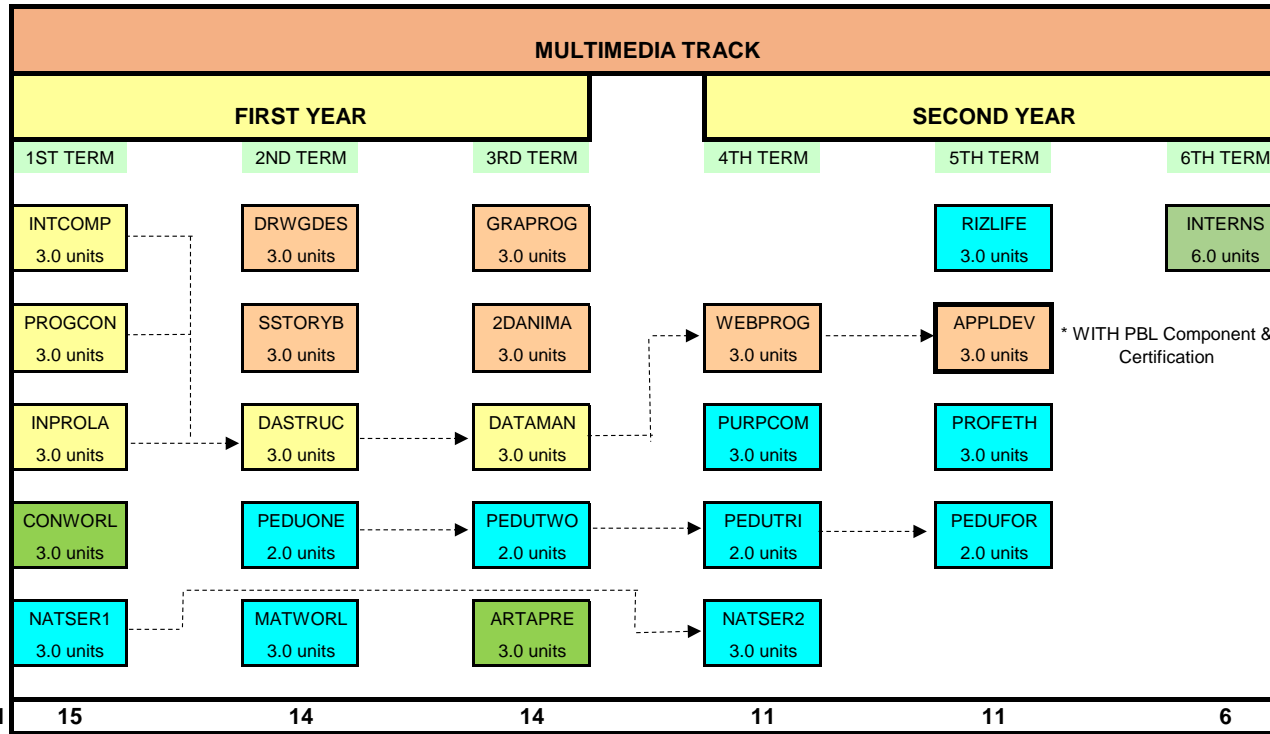

Associate in Computer Technology ACT

2018-2019

FIRST YEAR			SECOND YEAR		
1ST TERM	2ND TERM	3RD TERM	4TH TERM	5TH TERM	6TH TERM
INTCOMP 3.0 units	ELECTIVE 1 3.0 units	ELECTIVE 3 3.0 units		RIZLIFE 3.0 units	INTERNS 6.0 units
PROGCON 3.0 units	ELECTIVE 2 3.0 units	ELECTIVE 4 3.0 units	ELECTIVE 5 3.0 units	ELECTIVE6 3.0 units	* WITH PBL Component & Certification
INPROLA 3.0 units	DASTRUC 3.0 units	DATAMAN 3.0 units	PURPCOM 3.0 units	PROFETH 3.0 units	
GE4 3.0 units	PEDUONE 2.0 units	PEDUTWO 2.0 units	PEDUTRI 2.0 units	PEDUFOR 2.0 units	
NATSER1 3.0 units	MATWORL 3.0 units	GE5 3.0 units	NATSER2 3.0 units		
71	15	14	14	11	11
UNITS					6

ASSOCIATE IN COMPUTER TECHNOLOGY

ACT Multimedia Track 2019-2020

71
UNITS

ASSOCIATE IN COMPUTER TECHNOLOGY ACT NETWORKING TRACK 2019-2020

71
UNITS

* WITH PBL Component & Certification

ASSOCIATE IN COMPUTER TECHNOLOGY ACT APPLICATION DEVELOPMENT TRACK 2019-2020

COMMON COMPUTING COURSES		
INTCOMC	INTRODUCTION TO COMPUTING FOR CS / IT	3 units
PROGCON	PROGRAMMING CONCEPTS & LOGIC	3 units
INPROLA	INTRODUCTION TO PROGRAMMING & THEORIES	3 units
DASTRUC	DATA STRUCTURES	3 units
DATAMAN	DATABASE MANAGEMENT and ADMINISTRATION	3 units
15 units		

6 units

COMMON COMPUTING COURSES		
INTCOMC	INTRODUCTION TO COMPUTING FOR CS / IT	3 units
PROGCON	PROGRAMMING CONCEPTS & LOGIC	3 units
INPROLA	INTRODUCTION TO PROGRAMMING & THEORIES	3 units
DASTRUC	DATA STRUCTURES	3 units
DATAMAN	DATABASE MANAGEMENTand ADMINISTRATION	3 units