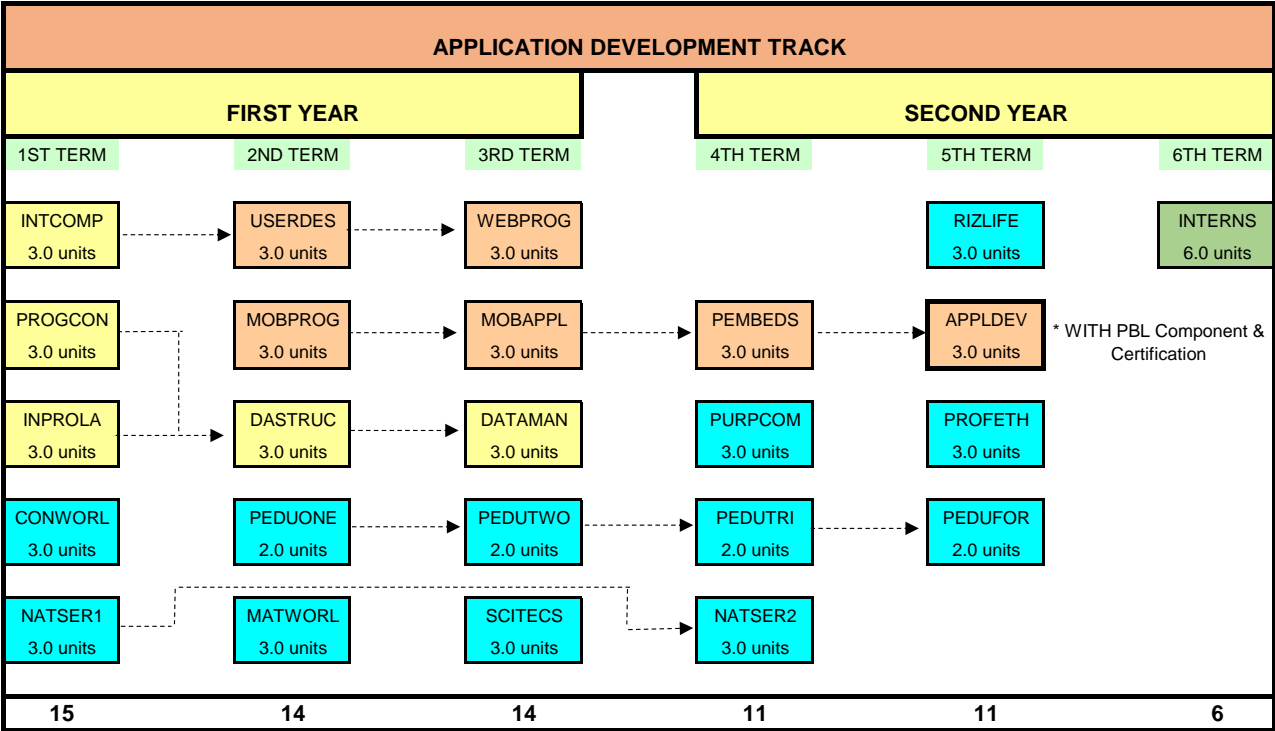

ASSOCIATE IN COMPUTER TECHNOLOGY

ACT Multimedia Track 2019-2020

71
UNITS

ASSOCIATE IN COMPUTER TECHNOLOGY ACT NETWORKING TRACK 2019-2020

71
UNITS

* WITH PBL Component & Certification

ASSOCIATE IN COMPUTER TECHNOLOGY ACT APPLICATION DEVELOPMENT TRACK 2019-2020