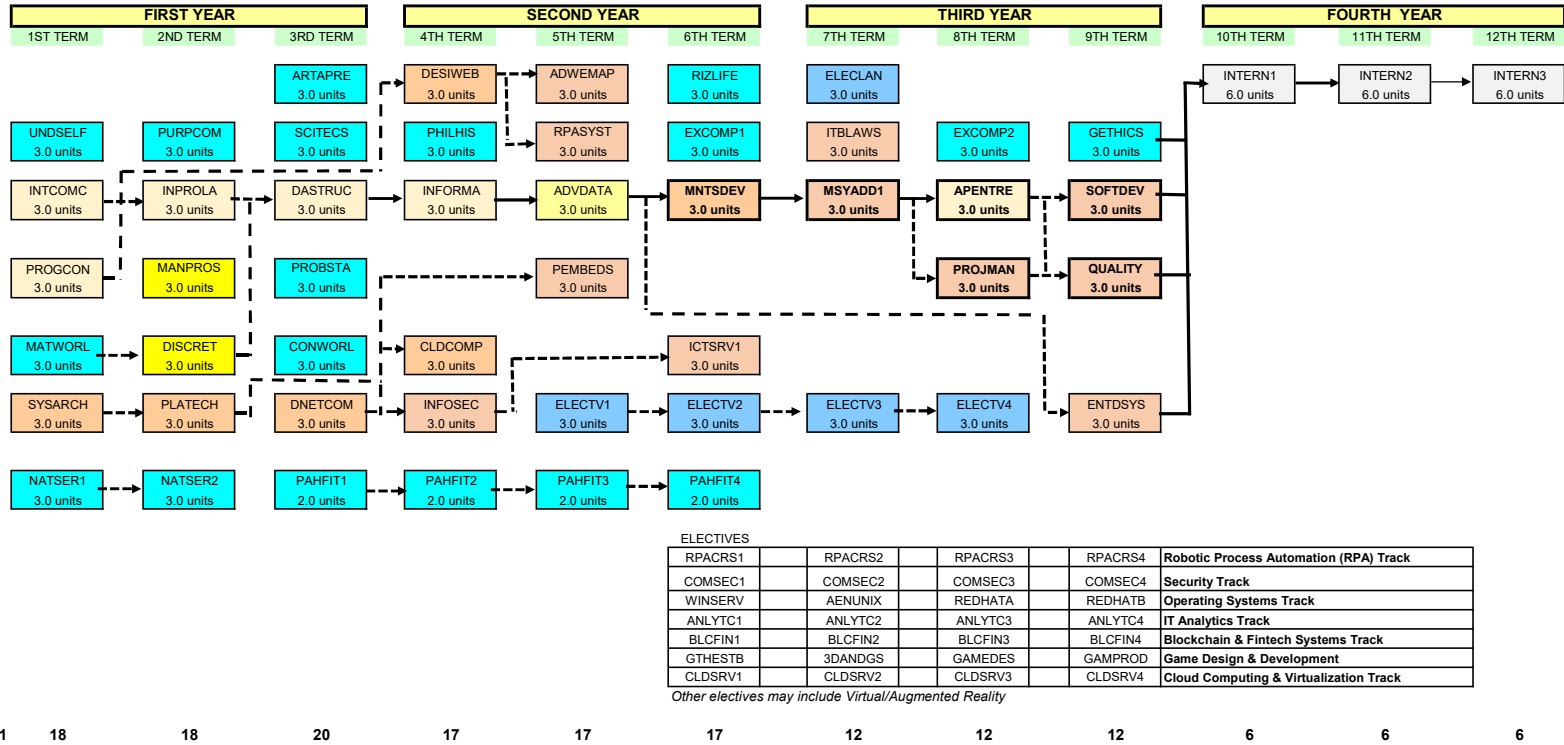

BACHELOR OF SCIENCE IN INFORMATION TECHNOLOGY BSIT

2026-2027

Note: courses in heavily outlined boxes are under Project-Based Learning (PBL)

PREPARED BY: Rhea-Luz R. Valbuena
Executive Director, School of Computing & Information Technologies